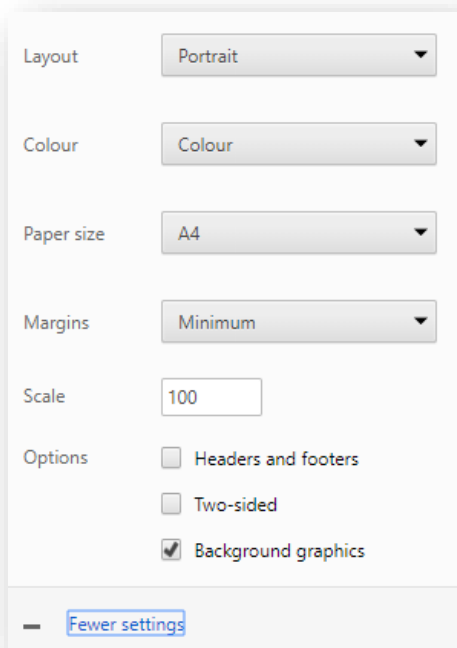

HELP!

PRINTING THE CALENDAR

When printing the calendar you may get better results by tweaking your print settings.

GOOGLE CHROME

INTERNET EXPLORER

1. Right Click on page
2. Choose Print Preview
3. Set margins as shown